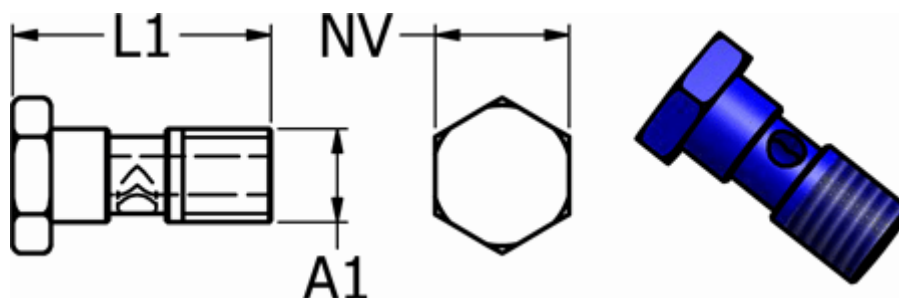

Data Sheet

Article number: 5861412

Description: Push-on fitting POM 14.12, G 1/4"
hollow screw, blue

Measures

L1 = 29

NV = 17

Thread A1 = G 1/4"